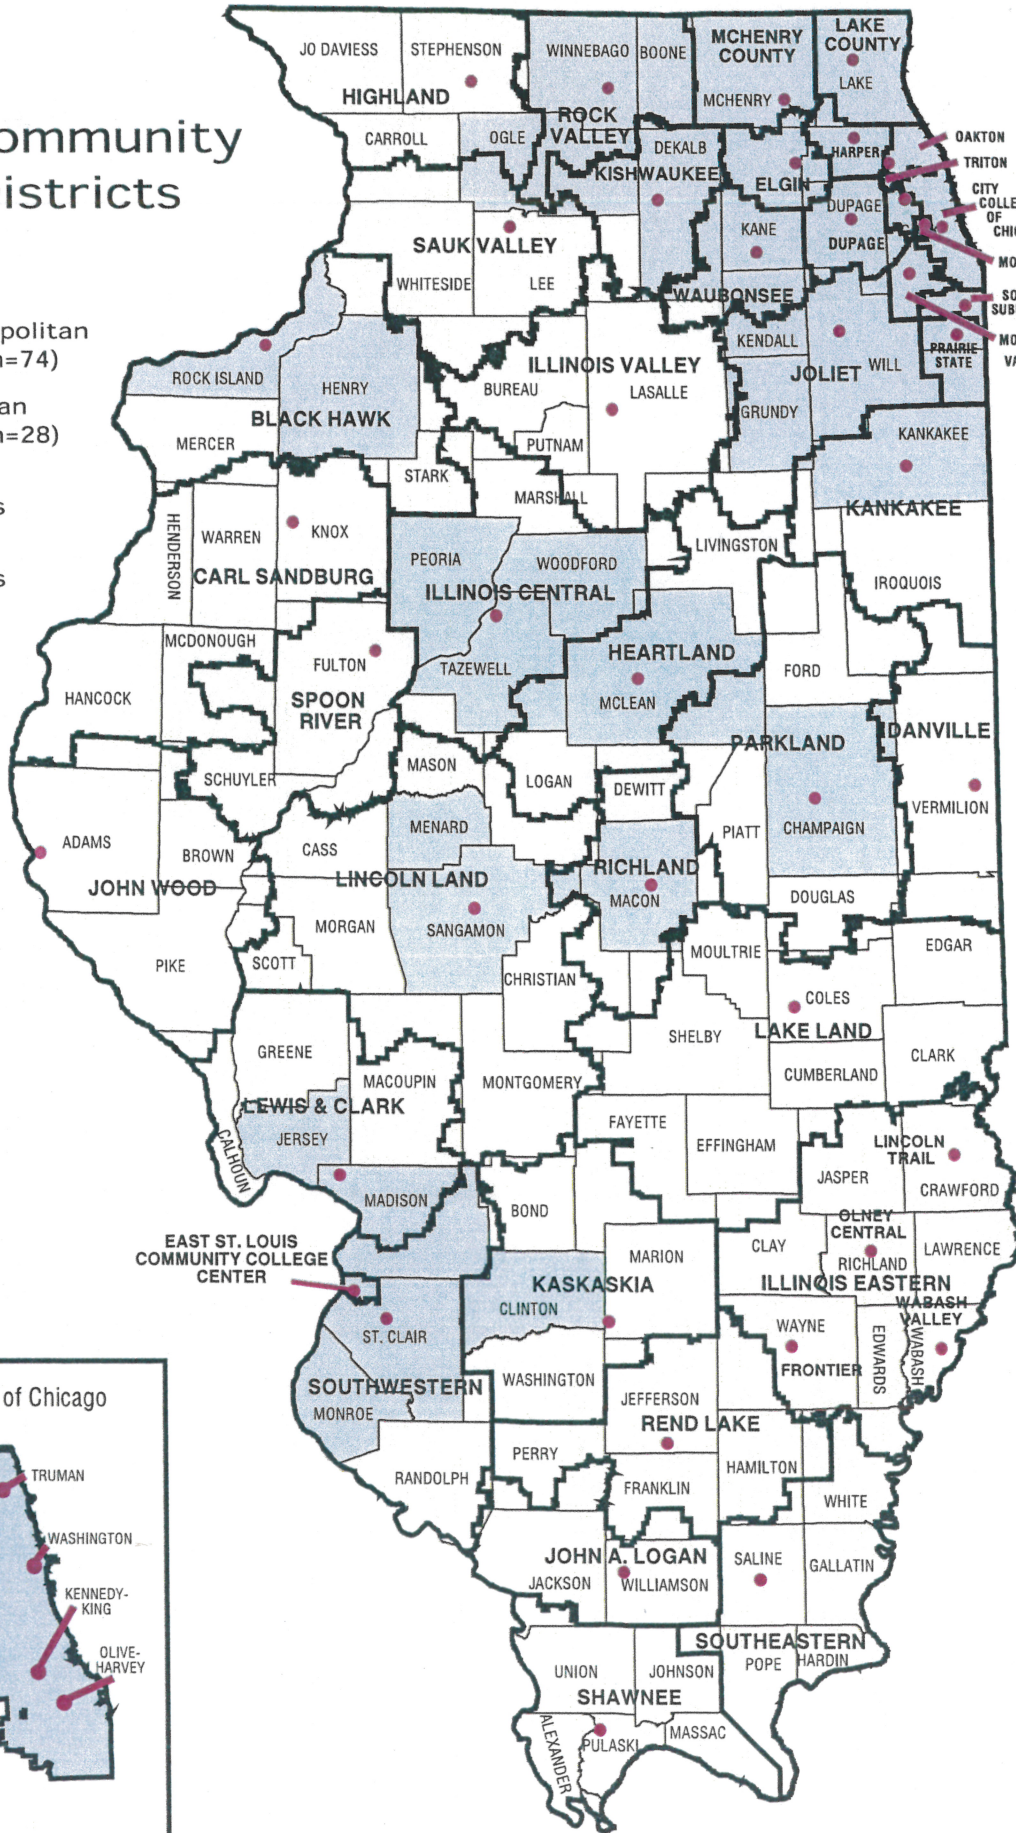

# ICCTA Regions

## Illinois Community College Districts

-  Non-Metropolitan Counties (n=74)
-  Metropolitan Counties (n=28)
-  District Boundaries
-  County Boundaries

**So. Suburban**  
 Joliet  
 Kankakee  
 Moraine Valley  
 Prairie State  
 So. Suburban

**W. Suburban**  
 DuPage  
 Elgin  
 Morton  
 Waubensee

**North Suburban**  
 Harper  
 Lake County  
 McHenry County  
 Oakton  
 Triton

**Northwest**  
 Highland  
 Illinois Valley  
 Kishwaukee  
 Rock Valley  
 Sauk Valley

**Southwest**  
 Illinois Eastern  
 Kaskaskia  
 Lewis & Clark  
 Southwestern

**Southeast**  
 Logan  
 Rend Lake  
 Shawnee  
 Southeastern

**East Central**  
 Danville  
 Heartland  
 Lake Land  
 Lincoln Land  
 Parkland  
 Richland